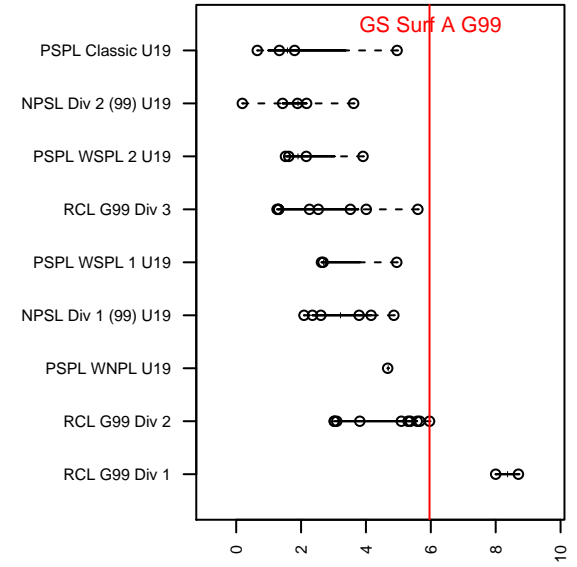

GS Surf A G99

Greater Seattle Surf
Bothel, WA
G99 total strength=1950
attack=46.98 defense=61.64
fall league = RCL G99 Div 2

alt names used:
GREATER SEATTLE SURF G99A (WA)
GREATER SEATTLE SURF G99A (WA)
GS Surf G99 A

Venues played:
2017 Nike Crossfire Challenge Super Group U'
2017 Timbers Winter Showcase 1999 FWRL U
2017 RCL G99 Div 2

**attack and defense variance (black dot)
relative to other teams
and top 10 in region**

**attack and defense rating
relative to others at age
and all opponents in last 13 months**

Performance relative to 13 month average

Performance relative to 13 month average

| date | home | | away | | venue | pred.home | pred.away |
|-------------|---------------------------|---|-------------------------|---|--|------------------|------------------|
| 2018-01-28 | GS Surf A G99 | 2 | WA Rush G99 | 0 | 2017 RCL G99 Div 2 | 1.28 | 1.07 |
| 2018-01-20 | Seattle United Copa G99 | 1 | GS Surf A G99 | 4 | 2017 RCL G99 Div 2 | 0.74 | 1.95 |
| 2018-01-13 | GS Surf A G99 | 1 | Eastside FC Red G99 | 0 | 2017 RCL G99 Div 2 | 1.33 | 1.00 |
| 2017-12-09 | Eastside FC Reign 2 G99 | 3 | GS Surf A G99 | 0 | 2017 Timbers Winter Showcase 1999 FWRL U | 2.61 | 0.42 |
| 2017-12-09 | Westside Timbers Copa G99 | 0 | GS Surf A G99 | 0 | 2017 Timbers Winter Showcase 1999 FWRL U | 0.39 | 0.00 |
| 2017-07-16 | ETFC Athletica Black G99 | 3 | GS Surf A G99 | 0 | 2017 Nike Crossfire Challenge Super Grou | 1.25 | 0.82 |
| 2017-07-15 | GS Surf A G99 | 0 | Eastside FC Reign 2 G99 | 3 | 2017 Nike Crossfire Challenge Super Grou | 0.42 | 2.61 |
| 2017-07-14 | GS Surf A G99 | 1 | Spokane Sounders A G99 | 0 | 2017 Nike Crossfire Challenge Super Grou | 1.78 | 0.33 |