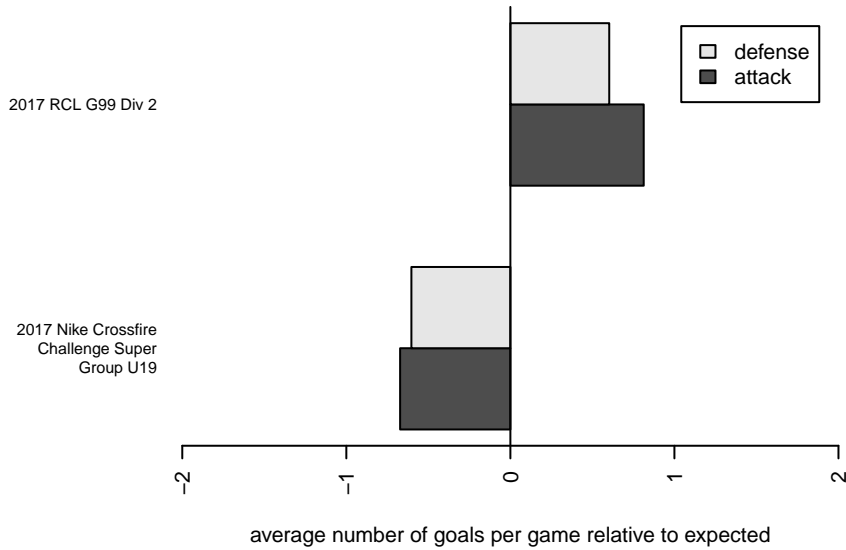

GS Surf A G99

Greater Seattle Surf
Bothel, WA
G99 total strength=1950
attack=46.98 defense=61.64
fall league = RCL G99 Div 2

alt names used:
GREATER SEATTLE SURF G99A (WA)
GREATER SEATTLE SURF G99A (WA)
GS Surf G99 A

Venues played:
2017 Nike Crossfire Challenge Super Group U'
2017 Timbers Winter Showcase 1999 FWRL U
2017 RCL G99 Div 2

**attack and defense variance (black dot)
relative to other teams
and top 10 in region**

**attack and defense rating
relative to others at age
and all opponents in last 13 months**

Performance relative to 13 month average

Performance relative to 13 month average

| date | home | | away | | venue | pred.home | pred.away |
|-------------|---------------------------|---|-------------------------|---|--|------------------|------------------|
| 2018-01-28 | GS Surf A G99 | 2 | WA Rush G99 | 0 | 2017 RCL G99 Div 2 | 1.28 | 1.07 |
| 2018-01-20 | Seattle United Copa G99 | 1 | GS Surf A G99 | 4 | 2017 RCL G99 Div 2 | 0.74 | 1.95 |
| 2018-01-13 | GS Surf A G99 | 1 | Eastside FC Red G99 | 0 | 2017 RCL G99 Div 2 | 1.33 | 1.00 |
| 2017-12-09 | Eastside FC Reign 2 G99 | 3 | GS Surf A G99 | 0 | 2017 Timbers Winter Showcase 1999 FWRL U | 2.61 | 0.42 |
| 2017-12-09 | Westside Timbers Copa G99 | 0 | GS Surf A G99 | 0 | 2017 Timbers Winter Showcase 1999 FWRL U | 0.39 | 0.00 |
| 2017-07-16 | ETFC Athletica Black G99 | 3 | GS Surf A G99 | 0 | 2017 Nike Crossfire Challenge Super Grou | 1.25 | 0.82 |
| 2017-07-15 | GS Surf A G99 | 0 | Eastside FC Reign 2 G99 | 3 | 2017 Nike Crossfire Challenge Super Grou | 0.42 | 2.61 |
| 2017-07-14 | GS Surf A G99 | 1 | Spokane Sounders A G99 | 0 | 2017 Nike Crossfire Challenge Super Grou | 1.78 | 0.33 |