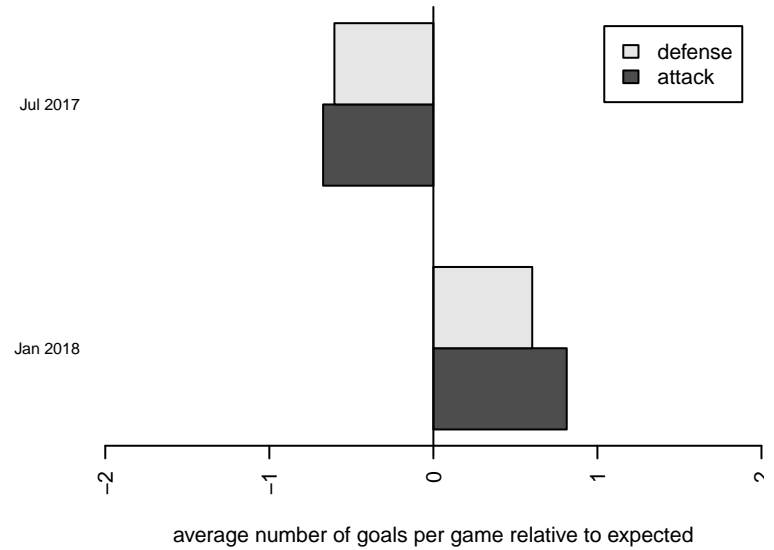

GS Surf A G99

Greater Seattle Surf
Bothel, WA
G99 total strength=1950
attack=46.98 defense=61.64
fall league = RCL G99 Div 2

alt names used:
GREATER SEATTLE SURF G99A (WA)
GREATER SEATTLE SURF G99A (WA)
GS Surf G99 A

Venues played:
2017 Nike Crossfire Challenge Super Group U'
2017 Timbers Winter Showcase 1999 FWRL U
2017 RCL G99 Div 2

**attack and defense variance (black dot)
relative to other teams
and top 10 in region**

**attack and defense rating
relative to others at age
and all opponents in last 13 months**

Performance relative to 13 month average

Performance relative to 13 month average

| date | home | | away | | venue | pred.home | pred.away |
|-------------|---------------------------|---|-------------------------|---|--|------------------|------------------|
| 2018-01-28 | GS Surf A G99 | 2 | WA Rush G99 | 0 | 2017 RCL G99 Div 2 | 1.28 | 1.07 |
| 2018-01-20 | Seattle United Copa G99 | 1 | GS Surf A G99 | 4 | 2017 RCL G99 Div 2 | 0.74 | 1.95 |
| 2018-01-13 | GS Surf A G99 | 1 | Eastside FC Red G99 | 0 | 2017 RCL G99 Div 2 | 1.33 | 1.00 |
| 2017-12-09 | Eastside FC Reign 2 G99 | 3 | GS Surf A G99 | 0 | 2017 Timbers Winter Showcase 1999 FWRL U | 2.61 | 0.42 |
| 2017-12-09 | Westside Timbers Copa G99 | 0 | GS Surf A G99 | 0 | 2017 Timbers Winter Showcase 1999 FWRL U | 0.39 | 0.00 |
| 2017-07-16 | ETFC Athletica Black G99 | 3 | GS Surf A G99 | 0 | 2017 Nike Crossfire Challenge Super Grou | 1.25 | 0.82 |
| 2017-07-15 | GS Surf A G99 | 0 | Eastside FC Reign 2 G99 | 3 | 2017 Nike Crossfire Challenge Super Grou | 0.42 | 2.61 |
| 2017-07-14 | GS Surf A G99 | 1 | Spokane Sounders A G99 | 0 | 2017 Nike Crossfire Challenge Super Grou | 1.78 | 0.33 |