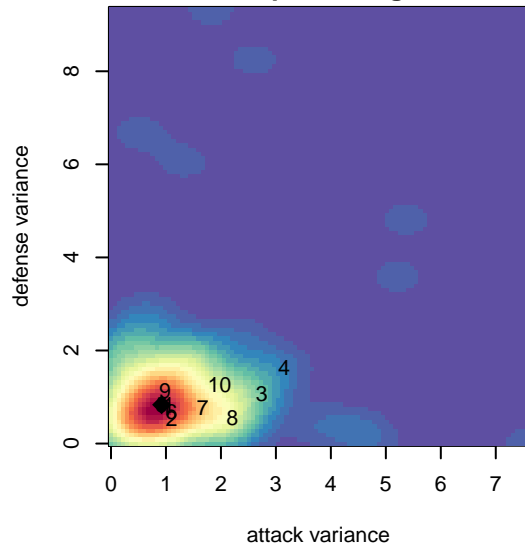

GS Surf A G99

Greater Seattle Surf
Bothel, WA
G99 total strength=1950
attack=46.98 defense=61.64
fall league = RCL G99 Div 2

alt names used:
GREATER SEATTLE SURF G99A (WA)
GREATER SEATTLE SURF G99A (WA)
GS Surf G99 A

Venues played:
2017 Nike Crossfire Challenge Super Group U'
2017 Timbers Winter Showcase 1999 FWRL U
2017 RCL G99 Div 2

**attack and defense variance (black dot)
relative to other teams
and top 10 in region**