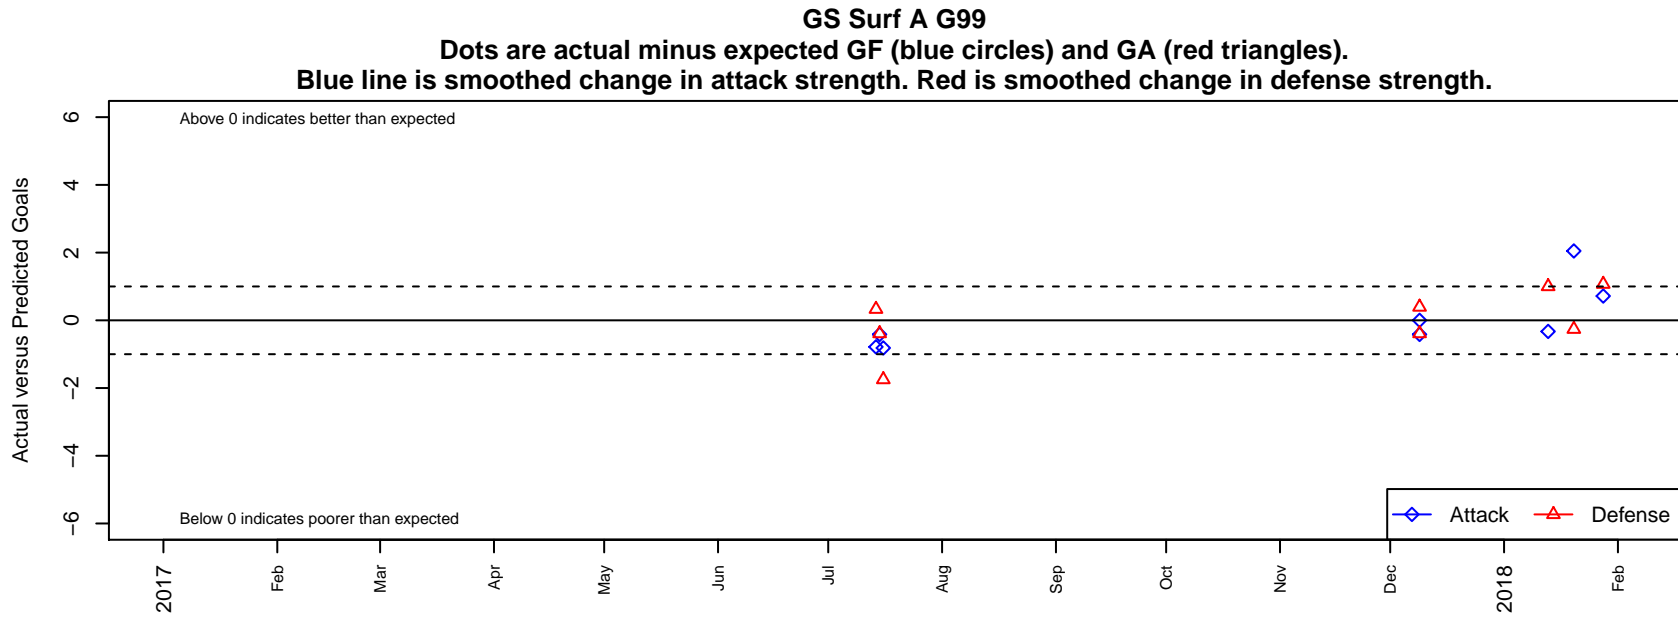

**attack and defense variance (black dot)
relative to other teams
and top 10 in region**

**attack and defense rating
relative to others at age
and all opponents in last 13 months**

GS Surf A G99

Greater Seattle Surf
Bothel, WA
G99 total strength=1950
attack=46.98 defense=61.64
fall league = RCL G99 Div 2

alt names used:
GREATER SEATTLE SURF G99A (WA)
GREATER SEATTLE SURF G99A (WA)
GS Surf G99 A

Venues played:
2017 Nike Crossfire Challenge Super Group U'
2017 Timbers Winter Showcase 1999 FWRL U
2017 RCL G99 Div 2